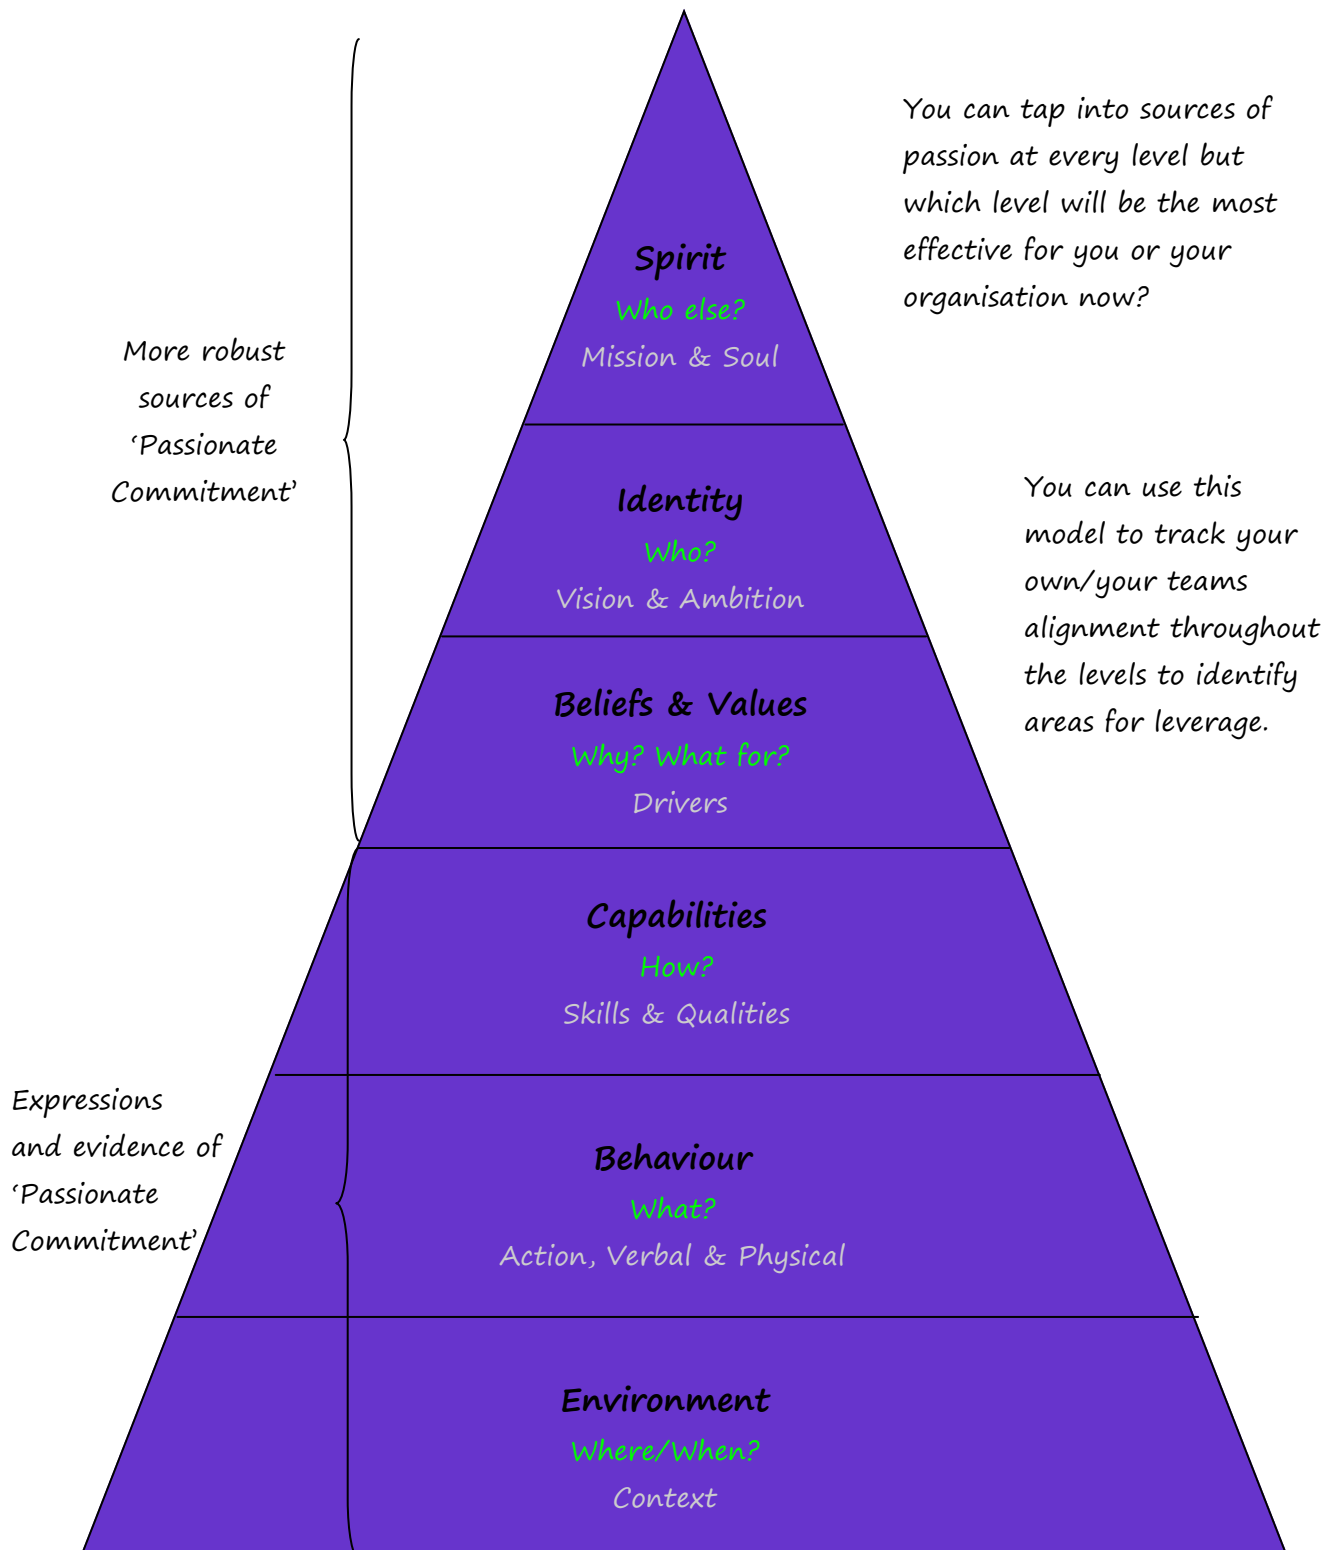

# Passion@Work

## The Neurological Levels and Passion at Work

Original model by Robert Dilts: [www.nlpu.com](http://www.nlpu.com)

[www.passionatwork.co.uk](http://www.passionatwork.co.uk)

[Creative Commons Attribution-Non-Commercial-No Derivative Works 2.0 UK: England & Wales License.](https://creativecommons.org/licenses/by-nc-nd/2.0/uk/)